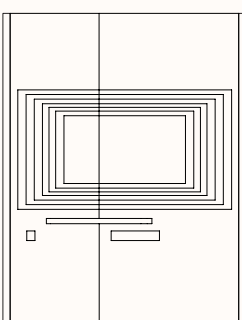

Option 4

RH: Door Panel
LH: Door Hinges
LH: Glass Panel

GPO Panel:

Left Hand Side

Panel: 600/900mmW

- A1: 1175mmH
- A2: 945mmH
- B1: 805mmH
- B2: 605mmH
- B3: 165mmH

Right Hand Side

Mirrored

Fabric or Sonic Board (Internal)

TV Bracket Height: 1175mm (Seated Level)

TV Size: 42" - 45"

Verse 2.1: Option 1B

Media Panel 2x 600mmW:

RH GPO, LH switch & LH shelf

Fabric or Sonic Board (Internal)

TV Bracket Height: 1175mm (Seated Level)

TV Size: 42" - 45"

Door
Side

Verse 2.2: Option 2A

Media Panel RH 600mmW & LH 900mmW:

LH GPO, RH switch & RH shelf

Fabric or Sonic Board (Internal)

TV Bracket Height: 1175mm (Seated Level)

TV Size: 42" - 65"

Door
Side

Verse 2.2: Option 2B

Media Panel LH 600mmW & RH 900mmW:

RH GPO, LH switch & LH shelf

Fabric or Sonic Board (Internal)

TV Bracket Height: 1175mm (Seated Level)

TV Size: 42" - 65"

Verse 2.3: Option 3A