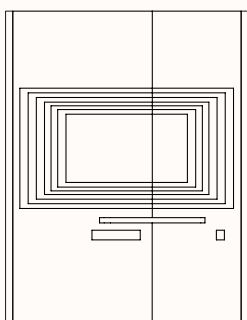

Option 4

RH: Door Panel
LH: Door Hinges
LH: Glass Panel

GPO Panel:

Left Hand Side

Panel: 600/900mmW

- A1: 1175mmH
- A2: 945mmH
- B1: 805mmH
- B2: 605mmH
- B3: 165mmH

Right Hand Side

Mirrored

4x GPO*

Note: *not available as a power outlet option when a media panel has been selected.

Media Panel: (Side Walls only)

TV & TV bracket not included

Verse 2.1: Option 1A

Media Panel 2x 600mmW:

LH GPO, RH switch & RH shelf

Fabric or Sonic Board (Internal)

TV Bracket Height: 1175mm (Seated Level)

TV Size: 42" - 45"

Verse 2.1: Option 1B

Media Panel 2x 600mmW:

RH GPO, LH switch & LH shelf

Fabric or Sonic Board (Internal)

TV Bracket Height: 1175mm (Seated Level)

TV Size: 42" - 45"

Door
Side

Verse 2.2: Option 2A

Media Panel RH 600mmW & LH 900mmW:

LH GPO, RH switch & RH shelf

Fabric or Sonic Board (Internal)

TV Bracket Height: 1175mm (Seated Level)

TV Size: 42" - 65"