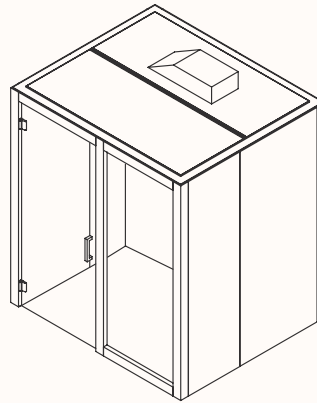

Frame & Shelf:

Sonic Board:

Dimensions:

Verse 2.1

OW 1980mm

OD 1380mm

H 2200/2400mm (Frame)

OH 2370/2600mm (Including fan box)

Internal Room Size: 1800 x 1200mm

Side walls made up of: 2x 600mmW panels

Front & back walls made up of: 2x 900mmW panels

Verse 2.2

OW 1980mm

OD 1680mm

H 2200/2400mm (Frame)

OH 2370/2600mm (Including fan box)

Internal Room Size: 1800 x 1500mm

Side walls made up of: 1x 600mmW & 1x 900mmW panels

Front & back walls made up of: 2x 900mmW panels

Verse 2.3

OW 1980mm

OD 1980mm

H 2200/2400mm (Frame)

OH 2370/2600mm (Including fan box)

Internal Room Size: 1800 x 1800mm

Side walls made up of: 2x 900mmW panels

Front & back walls made up of: 2x 900mmW panels

Accessories:

White Board or Cork Board with Black or Dark Brown Leather Strap

DIA: 600 & 900mm