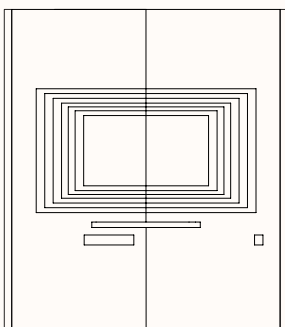

Option 4

RH: Door Panel
LH: Door Hinges
LH: Glass Panel

GPO Panel:

Left Hand Side

Panel: 600/900mmW

- A1: 1175mmH
- A2: 945mmH
- B1: 805mmH
- B2: 605mmH
- B3: 165mmH

Right Hand Side

Mirrored

TV Size: 42" - 45"

Door
Side

Verse 2.2: Option 2A

Media Panel RH 600mmW & LH 900mmW:

LH GPO, RH switch & RH shelf

Fabric or Sonic Board (Internal)

TV Bracket Height: 1175mm (Seated Level)

TV Size: 42" - 65"

Door
Side

Verse 2.2: Option 2B

Media Panel LH 600mmW & RH 900mmW:

RH GPO, LH switch & LH shelf

Fabric or Sonic Board (Internal)

TV Bracket Height: 1175mm (Seated Level)

TV Size: 42" - 65"

Verse 2.3: Option 3A

Media Panel x2 900mmW:

LH GPO, RH switch & RH shelf

Fabric or Sonic Board (Internal)

TV Bracket Height: 1175mm (Seated Level)

TV Size: 42" - 65"

Verse 2.3: Option 3B

Media Panel x2 900mmW:

RH GPO, LH switch & LH shelf