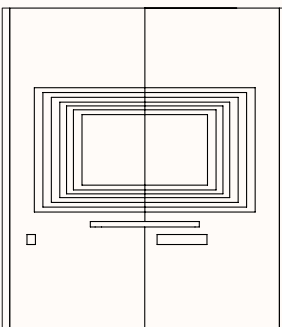

Option 4

RH: Door Panel
LH: Door Hinges
LH: Glass Panel

GPO Panel:

Left Hand Side

Panel: 600/900mmW

- A1: 1175mmH
- A2: 945mmH
- B1: 805mmH
- B2: 605mmH
- B3: 165mmH

Right Hand Side

Mirrored

TV Size: 42" - 45"

Door
Side

Verse 2.2: Option 2A

Media Panel RH 600mmW & LH 900mmW:

LH GPO, RH switch & RH shelf

Fabric or Sonic Board (Internal)

TV Bracket Height: 1175mm (Seated Level)

TV Size: 42" - 65"

Door
Side

Verse 2.2: Option 2B

Media Panel LH 600mmW & RH 900mmW:

RH GPO, LH switch & LH shelf

Fabric or Sonic Board (Internal)

TV Bracket Height: 1175mm (Seated Level)

TV Size: 42" - 65"

Verse 2.3: Option 3A

Media Panel x2 900mmW:

LH GPO, RH switch & RH shelf

Fabric or Sonic Board (Internal)

TV Bracket Height: 1175mm (Seated Level)

TV Size: 42" - 65"

Verse 2.3: Option 3B

Media Panel x2 900mmW:

RH GPO, LH switch & LH shelf