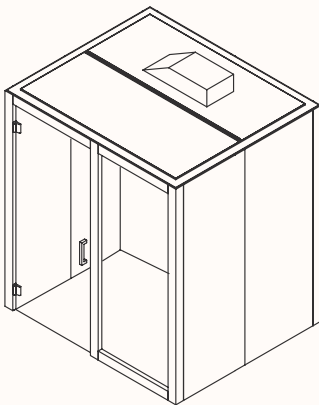

Frame & Shelf:

Sonic Board:

Dimensions:

Verse 2.1

OW 1980mm

OD 1380mm

H 2200/2400mm (Frame)

OH 2370/2600mm (Including fan box)

Internal Room Size: 1800 x 1200mm

Side walls made up of: 2x 600mmW panels

Front & back walls made up of: 2x 900mmW panels

Verse 2.2

OW 1980mm

OD 1680mm

H 2200/2400mm (Frame)

OH 2370/2600mm (Including fan box)

Internal Room Size: 1800 x 1500mm

Side walls made up of: 1x 600mmW & 1x 900mmW panels

Front & back walls made up of: 2x 900mmW panels

Verse 2.3

OW 1980mm

OD 1980mm

H 2200/2400mm (Frame)

OH 2370/2600mm (Including fan box)

Internal Room Size: 1800 x 1800mm

Side walls made up of: 2x 900mmW panels

Front & back walls made up of: 2x 900mmW panels

Accessories:

White Board or Cork Board with Black or Dark Brown Leather Strap

DIA: 600 & 900mm