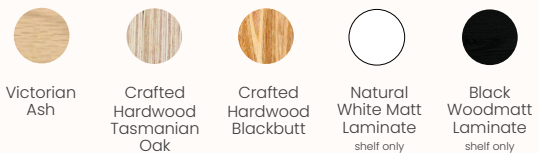

Championing their sustainability commitment, Crafted Hardwoods will contribute to reforestation through OneTreePlanted for each Verse purchased with Crafted Hardwoods frames, For every Verse 2 sold, 2 trees will be planted.

Options:

- 3 standard room sizes (WxD) with 2 available heights
- Media panel and shelf
- White board or cork board accessories

Design: ZENITH DESIGN STUDIO

Warranty: 5 years
(Refer to Zenith Warranty Document for more details)

Certifications: GECA, 3 Green Star Credits for acoustics

Finishes:

Frame & Shelf:	Victorian Ash Timber, Crafted Hardwood Timber Tasmanian Oak & Blackbutt (Converted low value, juvenile pulp turned into new hardwoods that look and feel like 100-year-old wood)
Shelf Option:	Natural White & Black Woodmatt Laminate
Front Wall Panel:	Laminated Glass 6.76mm
Glazed Door:	Frameless Toughened Glass 10mm
Internal Side Walls:	Fabric or Sonic Board
Internal Back Walls:	Laminated Glass 6.76mm, Fabric or Sonic Board
External Side Walls:	Fabric
External Back Walls:	Laminated Glass 6.76mm or Fabric
Ceiling Internal:	Sonic Board
Ceiling External:	Natural White Matt Laminate
Inner/Outer Floor Track:	Black - Satin ZPC_001
Upholstery in fabric categories A, B, C, D & E	Refer to Verse Fabric Specification

Frame & Shelf: