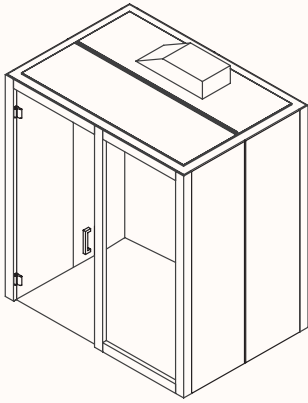

Certifications: GECA, 3 Green Star Credits for acoustics

Finishes:

Frame & Shelf:	Victorian Ash Timber, Crafted Hardwood Timber Tasmanian Oak & Blackbutt (Converted low value, juvenile pulp turned into new hardwoods that look and feel like 100-year-old wood)
Shelf Option:	Natural White & Black Woodmatt Laminate
Front Wall Panel:	Laminated Glass 6.76mm
Glazed Door:	Frameless Toughened Glass 10mm
Internal Side Walls:	Fabric or Sonic Board
Internal Back Walls:	Laminated Glass 6.76mm, Fabric or Sonic Board
External Side Walls:	Fabric
External Back Walls:	Laminated Glass 6.76mm or Fabric
Ceiling Internal:	Sonic Board
Ceiling External:	Natural White Matt Laminate
Inner/Outer Floor Track:	Black - Satin ZPC_001
Upholstery in fabric categories A, B, C, D & E	Refer to Verse Fabric Specification

Frame & Shelf:

Sonic Board:

Dimensions:

Verse 2.1

OW 1980mm

OD 1380mm

H 2200/2400mm (Frame)

OH 2370/2600mm (Including fan box)

Internal Room Size: 1800 x 1200mm

Side walls made up of: 2x 600mmW panels

Front & back walls made up of: 2x 900mmW panels

Verse 2.2

OW 1980mm

OD 1680mm

H 2200/2400mm (Frame)

OH 2370/2600mm (Including fan box)

Internal Room Size: 1800 x 1500mm

Side walls made up of: 1x 600mmW & 1x 900mmW panels

Front & back walls made up of: 2x 900mmW panels

Verse 2.3

OW 1980mm

OD 1980mm

H 2200/2400mm (Frame)

OH 2370/2600mm (Including fan box)