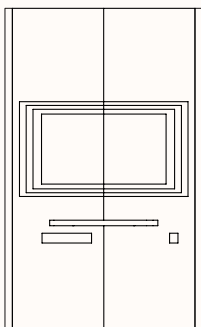

Media Panel: (Side Walls only)

TV & TV bracket not included

Verse 2.1: Option 1A

Media Panel 2x 600mmW:

LH GPO, RH switch & RH shelf

Fabric or Sonic Board (Internal)

TV Bracket Height: 1175mm (Seated Level)

TV Size: 42" - 45"