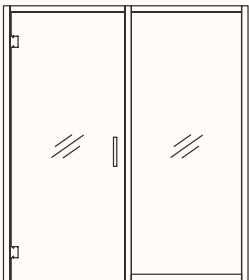

Internal Room Size: 1800 x 1800mm

Side walls made up of: 2x 900mmW panels

Front & back walls made up of: 2x 900mmW panels

Accessories:

White Board or Cork Board with Black or Dark Brown Leather Strap

DIA: 600 & 900mm

Gallery Rail

White board or cork board are easily
attached and relocated

Back Panel (Internal) Options:

Option 1

Glass & Fabric or Sonic Board Panel

Option 2

Fabric or Sonic Board Panels

Option 3

Glass Panels

Front Panel Options:

Option 1

LH: Door Panel
LH: Door Hinges
RH: Glass Panel

Option 2

RH: Door Panel
RH: Door Hinges
LH: Glass Panel

Option 3

LH: Door Panel
RH: Door Hinges
RH: Glass Panel

Option 4

RH: Door Panel
LH: Door Hinges
LH: Glass Panel

GPO Panel:

Left Hand Side

Panel: 600/900mmW

- A1: 1175mmH
- A2: 945mmH
- B1: 805mmH
- B2: 605mmH
- B3: 165mmH

Right Hand Side

Mirrored