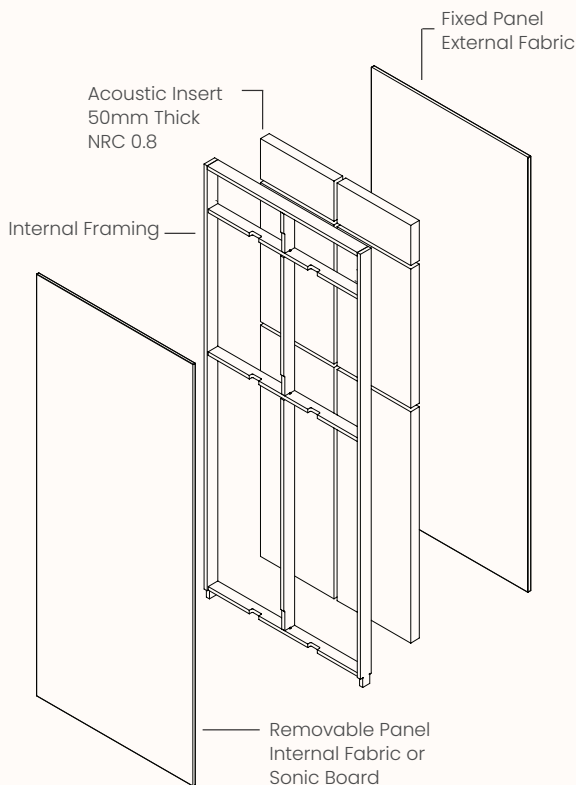

Acoustics:

Verse has been tested in accordance with ISO 717-1:2004 Acoustics – Rating of sound insulation in buildings and of building elements – Airborne sound insulation.

Independent Acoustic Testing shows that Verse can qualify for 3 Green Star Credits for acoustics and can achieve between 28-36Dw at 40dB Ambiance with a Privacy Rating of 64-74, depending on the wall type and material selected.

Normal voice conversations can be heard as a muffled sound in adjoining rooms but cannot be understood.

Verse acoustic performance is comparable to most general use office rooms.

Panel Layers: